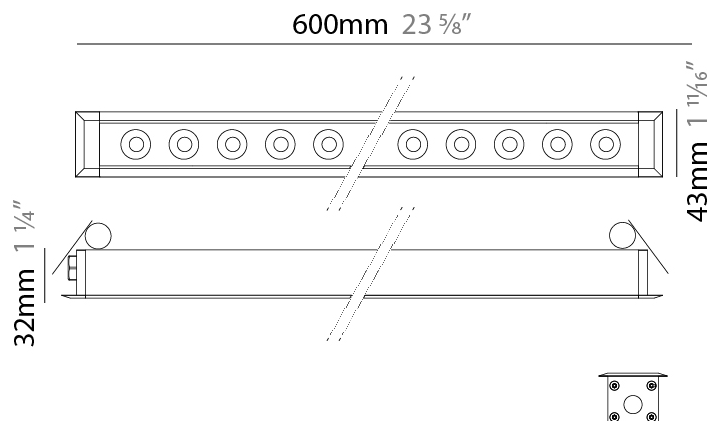

1. To build a product code in our configurator select the specify button on the base model # product page
2. To build a manual product code on this datasheet choose from the options listed below in blue font and add the suffix to the base model #

GENERAL

Series: Mini Corniche
Brand: Platek
Division: Exterior
Mounting Type: Recessed
Mounting Location: Ceiling
Subcategory: Downlight

PHYSICAL

Shape: Rectangle
Length (mm): 620
Length (in): 24 ³/₈
Width (mm): 43
Width (in): 1 ⁵/₈
Height (mm): 32
Height (in): 1 ¹/₄
Ceiling Thickness (mm): 2 - 13
Ceiling Thickness (in): 1/16 - 1/2
Light Distribution: Downlight
Weight (kg): 1.3
Weight (lbs): 2.8
Diffuser: Clear tempered glass
Gasket: Gore-Tex valve to prevent condensation
Fixture Finish: [BLK](#) / [WHI](#) / [GRY](#) / [COR](#) / [ANT](#) / [BRZ](#)
Fixture Material: Extruded Aluminum
Cut-out Measurements: 36mm / 1 7/16" x 610mm / 24"

ELECTRICAL

Lamp Type: LED
Total Output Wattage (W): 23
Dimming: Bluetooth technology or DMX
Control Gear: DMX
Driver Included: No
Driver Location: Remote
Driver Type: Constant Current - Universal
Driver Class: Class 2
Input Voltage (V): 120 - 277
Constant Current (MA): 500

LED

Color Temperature (°K): RGBW
CRI: >80 CRI
Lamp Life (hrs): 60000
Special LEDs offerings: RGBW

OPTICAL

Optic°: [26](#) / [40](#) / [ELL](#)

RATINGS AND CERTIFICATIONS

Certified By: Certified for North American Standards
IP rating: IP65
IK Rating: IK07
Bug Rating: B1 U0 G0

PROJECT
TYPE
SPECIFIER
QUANTITY
DATE