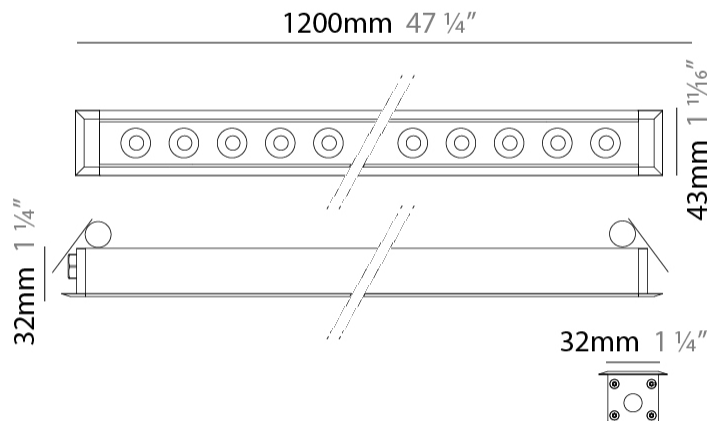

GENERAL

Series: Mini Corniche
Brand: Platek
Division: Exterior
Mounting Type: Recessed
Mounting Location: Ceiling
Subcategory: Downlight

PHYSICAL

Shape: Rectangle
Length (mm): 1220
Length (in): 48 ¹/₃₂
Width (mm): 43
Width (in): 1 ³/₄
Height (mm): 32
Height (in): 1 ¹/₄
Ceiling Thickness (mm): 2 - 13
Ceiling Thickness (in): 1/16 - 1/2
Light Distribution: Downlight
Weight (kg): 2.7
Weight (lbs): 5.9
Diffuser: Clear tempered glass
Gasket: Gore-Tex valve to prevent condensation
Fixture Material: Extruded Aluminum
Cut-out Measurements: 36mm / 1 7/16" x 1210mm / 47 5/8"

ELECTRICAL

Lamp Type: LED
Total Output Wattage (W): 40 / 20 (Dif) / 21 (Asy)
Driver Included: No
Driver Location: Remote
Driver Type: Constant Voltage - 120 / 277Vac
Input Voltage (V): 120
Output Voltage (V): 24
Upon Request: (Not included - see components [IP65 or higher enclosure to be supplied by others]) 0-10Vdc dimming / Phase dimming / Non-dimming 120/277Vac

LED

Number of LEDs: 36
Color Temperature (°K): 3000 / 4000
Max. Delivered Lumen (lm): 3000 / 3120
Nominal Lumen (lm): 5040 / 5220
CRI: >80 CRI
Lamp Life (hrs): 60000

OPTICAL

Optic°: 13 / 26 / 40 / ASY / DIF / ELL

RATINGS AND CERTIFICATIONS

Certified By: Certified for North American Standards
IP rating: IP65
IK Rating: IK07
Bug Rating: B3 U1 G1