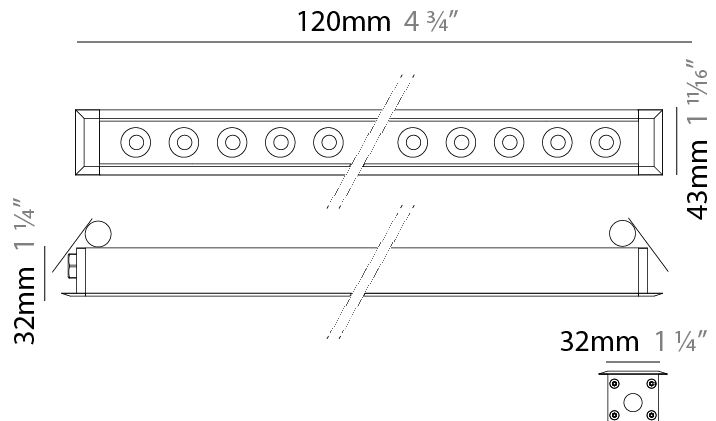

E9Q111-

base number   Finish Options   Lens Options

1. To build a product code in our configurator select the specify button on the base model # product page
2. To build a manual product code on this datasheet choose from the options listed below in blue font and add the suffix to the base model #

GENERAL

Series: Mini Corniche
Brand: Platek
Division: Exterior
Mounting Type: Recessed
Mounting Location: Ceiling
Subcategory: Downlight

PHYSICAL

Shape: Rectangle
Length (mm): 120
Length (in): 4 ¾
Width (mm): 43
Width (in): 1 ⅝
Height (mm): 32
Height (in): 1 ¼
Ceiling Thickness (mm): 2 - 13
Ceiling Thickness (in): 1/16 - 1/2
Light Distribution: Downlight
Installation Requirement: 36mm / 1 7/16" x 110mm / 4 5/16"
Diffuser: Clear tempered glass
Gasket: Gore-Tex valve to prevent condensation
Fixture Finish: [BLK](#) / [WHI](#) / [GRY](#) / [COR](#) / [ANT](#) / [BRZ](#)
Fixture Material: Extruded Aluminum

ELECTRICAL

Lamp Type: LED
Total Output Wattage (W): 6
Dimming: Bluetooth technology or DMX
Control Gear: DMX
Driver Included: No
Driver Location: Remote
Driver Type: Constant Current - Universal
Driver Class: Class 2
Input Voltage (V): 120 - 277
Constant Current (MA): 500

LED

Number of LEDs: 4
Color Temperature (°K): RGBW
CRI: >80 CRI
Lamp Life (hrs): 60000
Special LEDs offerings: RGBW

OPTICAL

Optic°: [26](#) / [40](#) / [ELL](#)

RATINGS AND CERTIFICATIONS

Certified By: Certified for North American Standards
IP rating: IP65
IK Rating: IK07
Bug Rating: B1 U0 G0